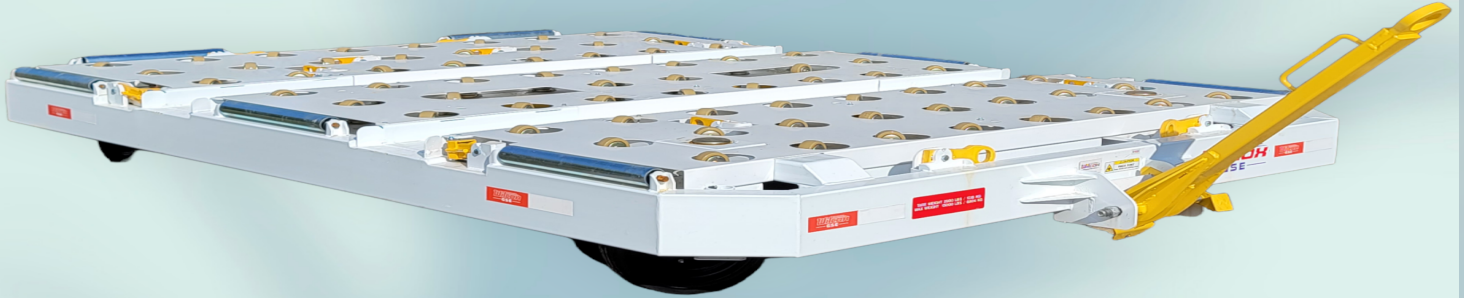

Wilcox — GSE —

CARGO DOLLY

BUILT TOUGH...
AND ENGINEERED
TO LAST!

SPECIFICATIONS

- ◆ LOAD CAPACITY 15,000 LBS
- ◆ 88" X 125" & 96" X 125" PALLETS
- ◆ 88" X 108" & 96" X 108" CONTAINERS
- ◆ (ULD 2,4,6,8,9,11,26,29,39)
- ◆ TUBULAR FRAME
- ◆ SOLID 3-STAGE TIRES
- ◆ E-HITCH